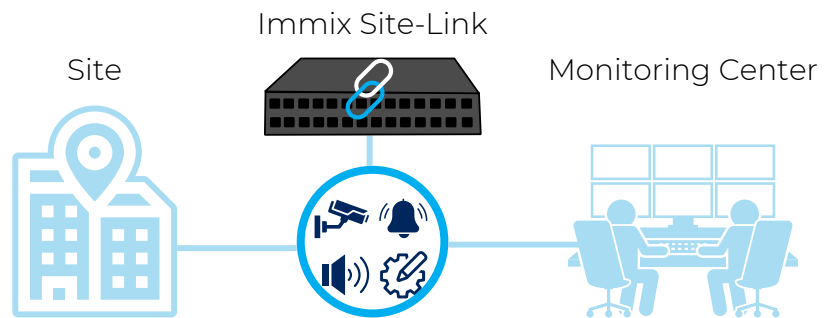

Immix Site-Link

Immix Site-Link is a solution which serves as an **'easy button'** for integrators and monitoring centers to quickly connect the technology at a site to a central station utilizing Immix.

The cornerstone of the Immix Site Link solution is its full-featured integration with the Immix platform which simplifies and expedites the setup process, bypassing the need for port-forwarding and allowing central stations to begin services more quickly.

Immix Site-Link Partner Camect

Camect Features

- Quick setup, no firewall configuration
- Works with any IP camera with Onvif or RTSP
- Powerful AI with a high level of accuracy and can classify more than 30 unique object types
- Elevated security by storing and analyzing video locally
- 1 TB - 4TB of storage that can be expanded with external hard disks or network attached storage