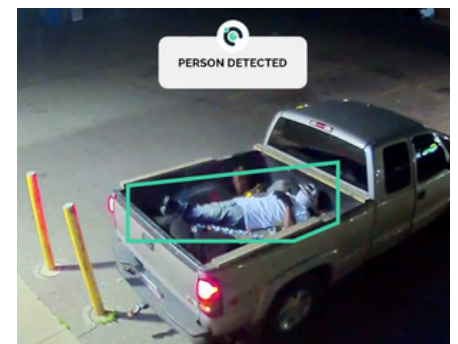

SMART CAMERA HUB

"I thought AI didn't work. Then I tried Camect. It really works!"

Make Your Security Camera Useful

- Eliminates False Alerts
- Detects & Filters Over 30 Objects Using AI
- Over 99% Accuracy Rating, even in Darkness, Distance & Weather
- Data is Stored Privately on the Edge, not in a Cloud
- No New Camera Needed - Compatible with ONVIF & RTSP Cameras
- Used as NVR and Video Gateway
- Available in 24MP, 60MP and 96MP and Rugged for Extreme Conditions

Save Time & Money

Eliminate False Alert Fines
Improve Customer Stickiness
Protect Insurance Rates

Affordable
ONVIF & RTSP Compatible
Work More Efficiently

99% Accurate Detection

Identify 30+ Known Objects
Data stored in Device
Receive only useful alerts

Proactive Detection
Detect People, Deliveries +
Protect Outdoor Inventory +

Schedule a Demo

business@camect.com

camect.com

DISTRACTED BY ALERTS?

Stay focused on your business.
End alert distraction by upgrading your existing camera with AI.
No new camera needed.