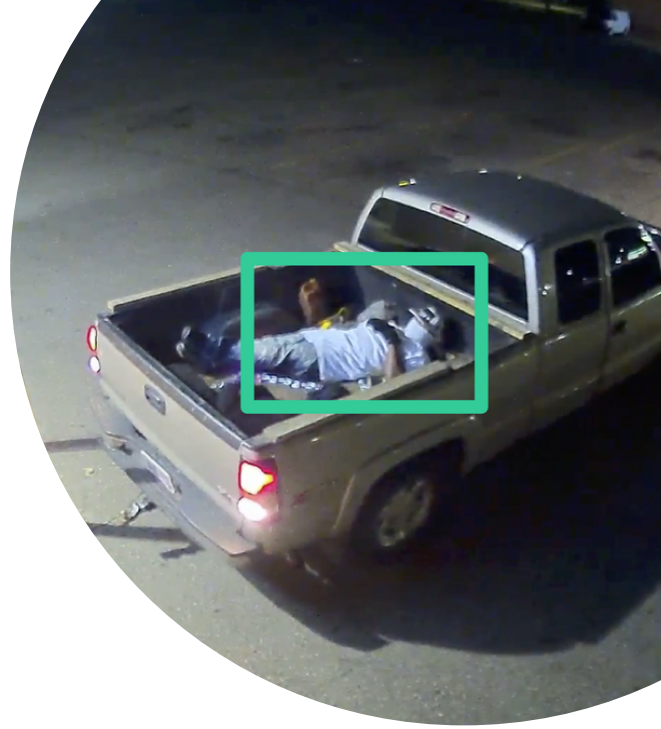

SMART CAMERA HUB

"I thought AI didn't work. Then I tried Camect. It really works!"

Make Your Security Camera Useful

- Eliminates False Alerts
- Detects & Filters Over 30 Objects Using AI
- Over 99% Accuracy Rating, even in Darkness, Distance & Weather
- Data is Stored Privately on the Edge, not in a Cloud
- No New Camera Needed - Compatible with ONVIF & RTSP Cameras
- Used as NVR and Video Gateway
- Available in 24MP, 60MP and 96MP and Rugged for Extreme Conditions

Proactive Detection
Detect People, Deliveries +
Protect Outdoor Inventory +

Schedule a Demo

business@camect.com

camect.com

DISTRACTED BY ALERTS?

Stay focused on your business.
End alert distraction by upgrading your existing camera with AI.
No new camera needed.